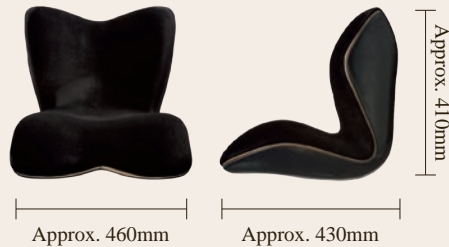

▲ Safety Precautions

Follow the precautions below when using the product. [The following persons should not use this product.] ● Small children ● Physically handicapped persons ● Those who have been drinking

Those who feel dizzy or lightheaded [Anyone with the following conditions should not use this product without first consulting a physician.] ● Those with disorders of the upper or lower back, such as lower back hernias or sciatic nerve pain ● Those with ailments such as hemorrhoids ● Those with abnormalities in their skin e.g. wounds, rashes, swelling, festering ailments, excessive sunburns, etc., in areas that are in contact with the product ● Women who are pregnant or have just given birth ● Those with bone disorders such as osteoporosis ● Those with an acute (painful) condition, such as spine fracture, pulled muscle, etc. ● Those who have any concerns about using the product, even if none of the conditions above apply to you

▲ Precautions for Use

● Do not use anywhere that is unstable, such as chairs without backrests, seats of vehicles, etc. ● Due to the product characteristics, the color may shift or stains may result due to friction with other

objects ● Scratching and/or color transfer may occur depending on the quality of the flooring, tatami mats, sofas, etc. Use this product on top of a floor cushion or piece of cloth that will not cause the product to become unstable ● Do not store or use in locations subject to high humidity or direct sunlight, such as outdoors