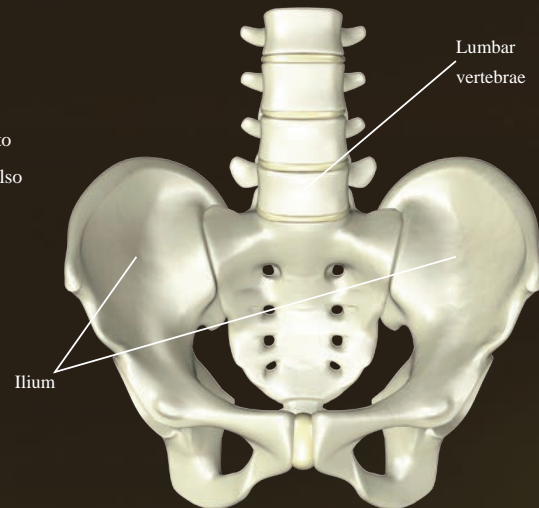

## Lumbar Vertebrae Support Features

### Lumbar Vertebrae Support

The design which envelops the lower back from the sides supports the natural curve of the lumbar vertebrae and helps you maintain an "S" figured curve of your entire spine.

## Our Unique Chiropractic Support System

It is chiropractically correct to maintain an "S" figure for the spine and stabilize the pelvis in order to maintain proper positioning for the body.

Style PREMIUM DX assists in correcting your posture by providing lumbar vertebrae support to help you form a proper "S" figured spine, and also braces the ilium to stabilize the pelvis.

### Point 2 Orthostatic Pelvic Tilt

By tilting the angle of the seat base slightly forward, you can maintain the body's forward-tilting center of balance. This leads to the ideal posture, with an upright pelvis.