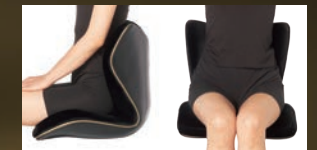

### Point 1 Ilium Support

By firmly supporting the ilium from both sides, you are able to maintain a well-balanced pelvis.

### Point 2 Orthostatic Pelvic Tilt

By tilting the angle of the seat base slightly forward, you can maintain the body's forward-tilting center of balance. This leads to the ideal posture, with an upright pelvis.

### Point 3 Curved Body-traced Surface

The curves that fit firmly with the body avoid putting pressure on the muscles, and prevent any sideways or tilting displacement of the pelvis.

The embracing support of the double-hold design offers comfort and the ideal posture.