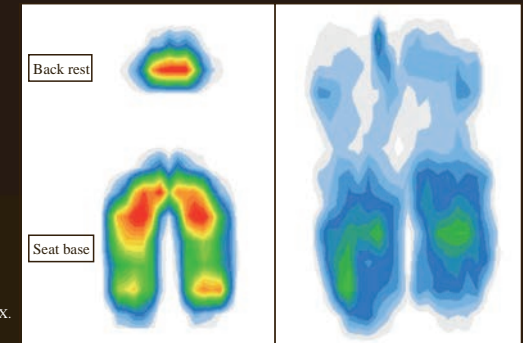

With Style PREMIUM DX

Correct posture equally distributes pressure and reduces the burden on your body.

By maintaining the correct posture, you can disperse areas of pressure, and reduce the weight on your lower back.

- Subjects: 24-year old female
- Conditions: A comparison of pressure distribution on the backrest/seat while sitting with/without Style PREMIUM DX.
- Device used: Verg's FSA Pressure Mapping System
- Results may vary depending on the individual. (MTG test results)

Without Style PREMIUM DX