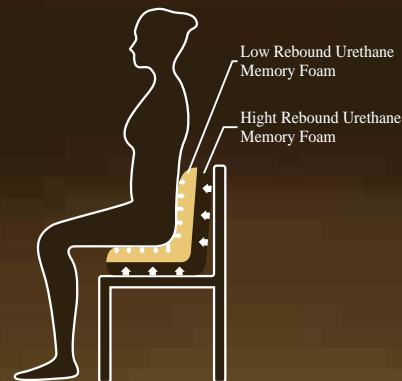

PROFILE

The Style PREMIUM DX uses two different kinds of urethane to offer the body even greater relief.

The top part generously uses urethane memory foam, and gently fits with the shape of your body.

And the urethane super memory foam supports from underneath to provide comfort and help maintain the correct posture.